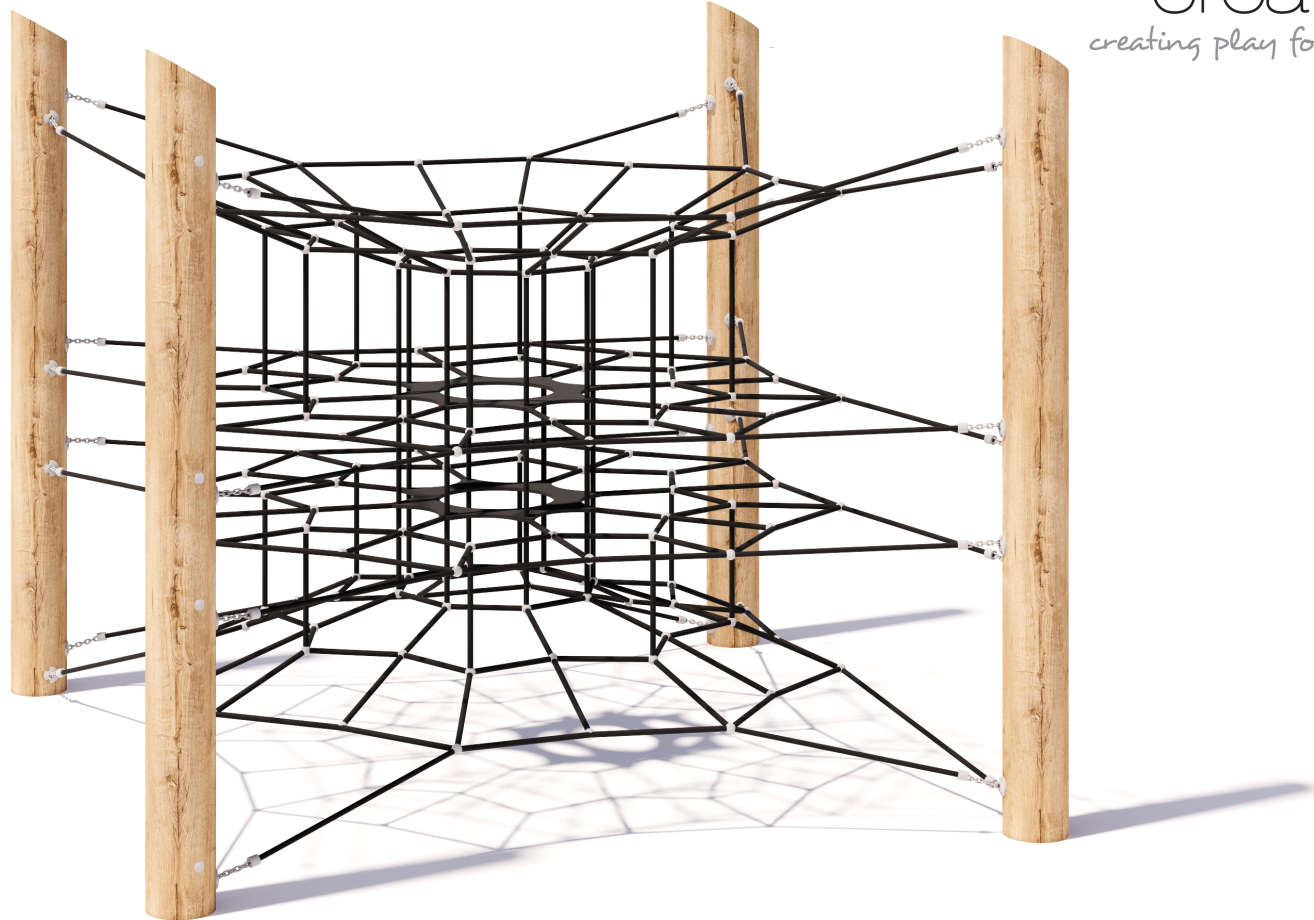

Product Sheet
3D Cube
CN-1023

CRITICAL
FALL HEIGHT
2.4m

TOTAL
HEIGHT
2.65m

RECOMMENDED
SURFACING
53m²

RECOMMENDED
AGE
3+

RECOMMENDED
USERS
1-7

NZS 5828:2015

Product Sheet

3D Cube

CN-1023

playground
creations
creating play for everyday!

Product Warranty

Playground Creations warrants its products to be free from defect in materials or workmanship during normal use and installation and in accordance with our specifications.

On HDPE (high density polyethylene) structural failure

On combination rope work and activity nets

On all moving components

SURFACING:
RECOMMENDED: 53 m²