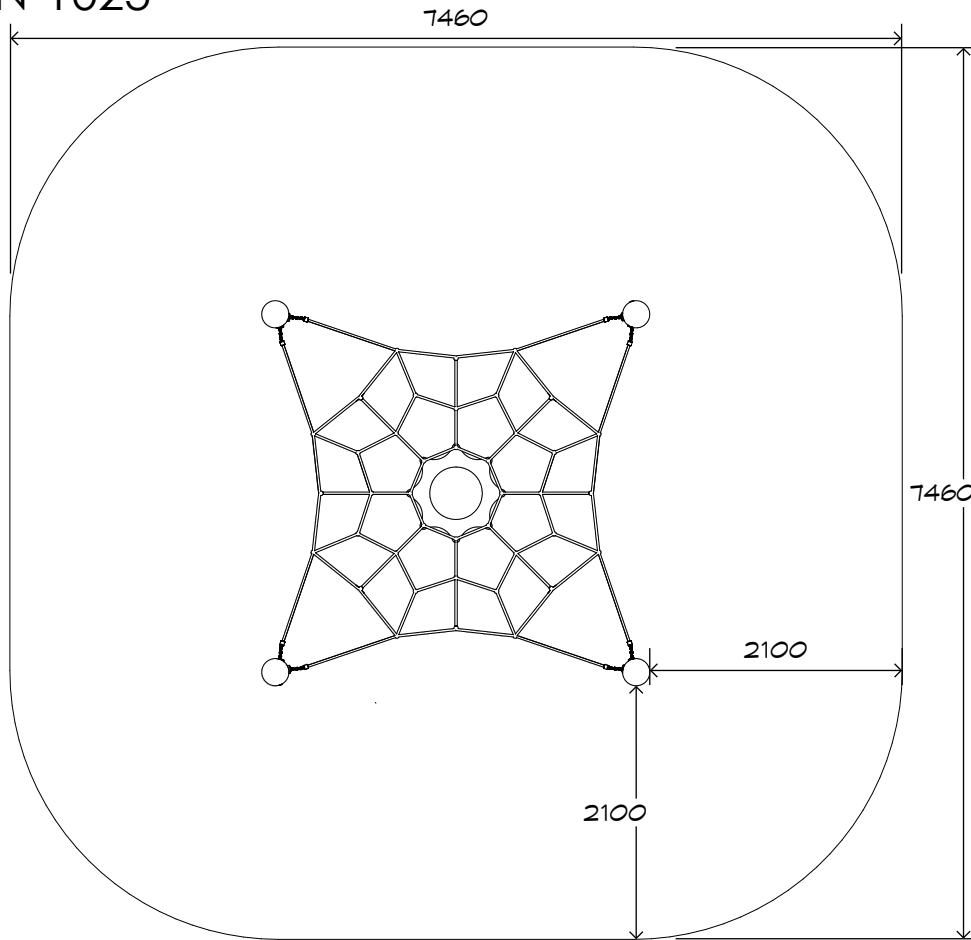

Product Sheet

3D Cube

CN-1023

playground
creations
creating play for everyday!

Product Warranty

Playground Creations warrants its products to be free from defect in materials or workmanship during normal use and installation and in accordance with our specifications.

Full warranty details on request.

Disclaimer: This should be read in conjunction with the Playground Creations full warranty terms and conditions.

On H5 posts and stainless steel fabricated components

On steel equipment with forced movement

On HDPE (high density polyethylene) structural failure

On combination rope work and activity nets

On all moving components

SURFACING:
RECOMMENDED: 53 m²