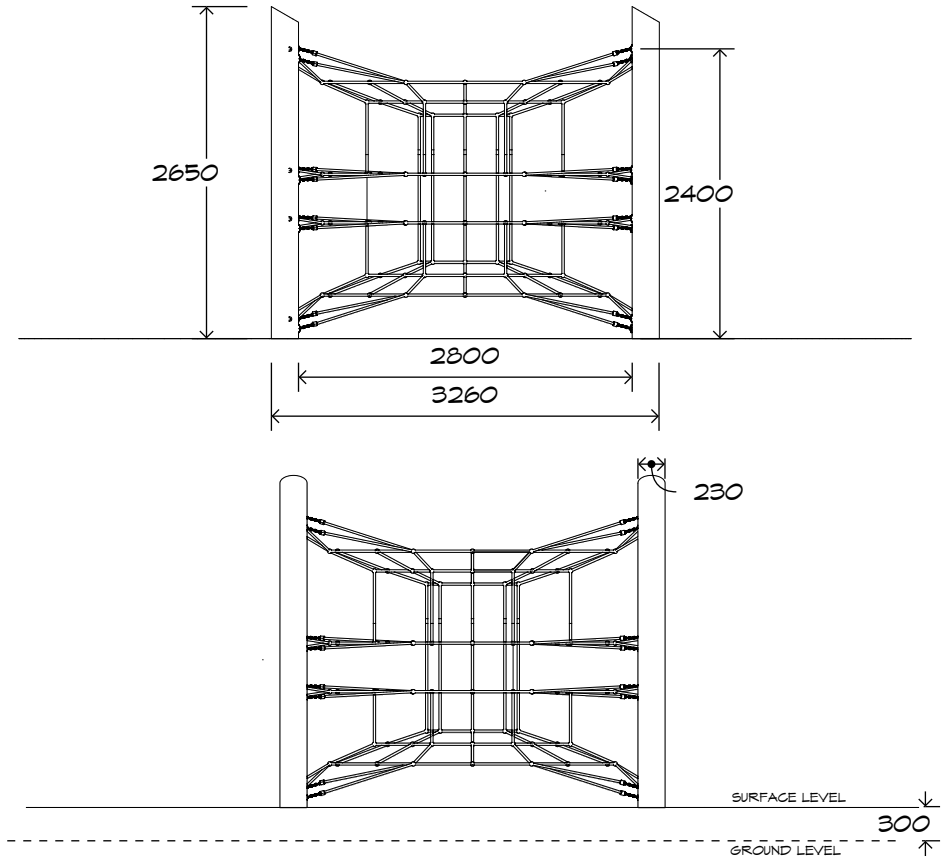

Product Sheet

3D Cube

CN-1023

playground
creations
creating play for everyday!

Product Warranty

Playground Creations warrants its products to be free from defect in materials or workmanship during normal use and installation and in accordance with our specifications.

Full warranty details on request.

Disclaimer: This should be read in conjunction with the Playground Creations full warranty terms and conditions.

On H5 posts and stainless steel fabricated components

On steel equipment with forced movement

On HDPE (high density polyethylene) structural failure

On combination rope work and activity nets

On all moving components

SURFACING:
RECOMMENDED: 53 m²